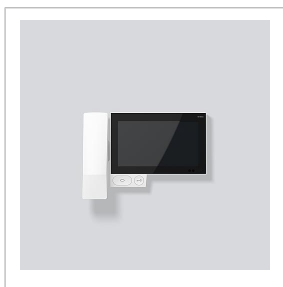

## Product description

---

Siedle Axiom: multi-functional IP video indoor station. Wall version with receiver.

Communication centre for door communication, telephony and building communication.

Available in six versions: whether wall mounted, used as a table-top device or securely fitted to a piece of furniture, Siedle Axiom turns a technical device into a design feature. All versions are available with or without cordless receiver.

**Article description**

Siedle Axiom for wall mounting with receiver

Siedle Axiom for wall mounting with receiver

Siedle Axiom for wall mounting with receiver

**Colour/Material**

Pearl ruby red

Black-grey

Signal white

**KGSAP article no.**

D 210006516-00

D 210006510-00

D 210005919-00

Siedle Axiom for wall  
mounting with receiver  
A 180-11

Page 3

Siedle Axiom for wall  
mounting with receiver  
A 180-11

Page 4