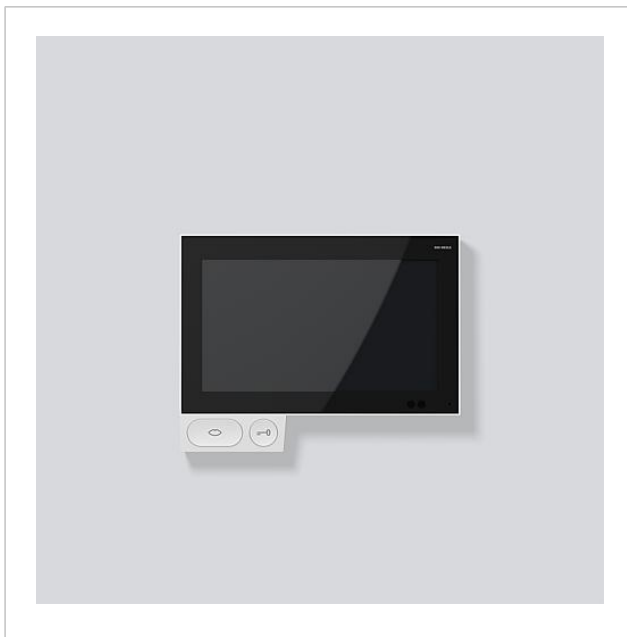

Siedle Axiom for wall
mounting
A 180-10

Page 3