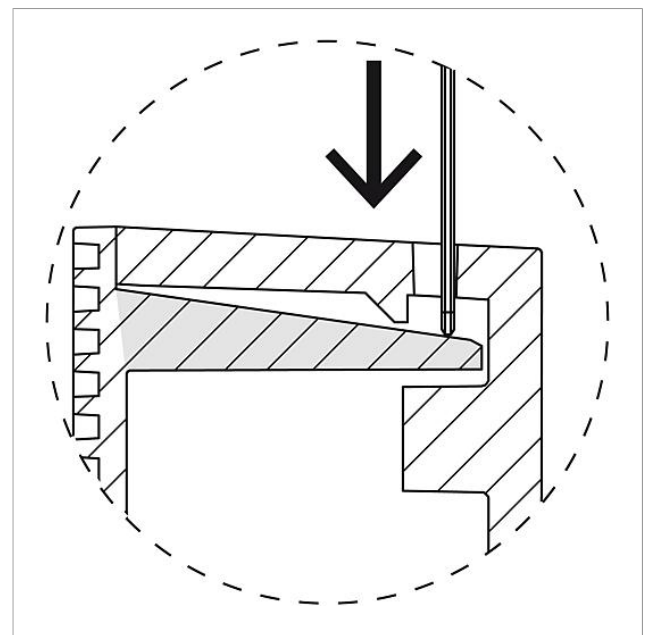

Audio indoor station
Siedle Basic
AIB 150-01

Page 3