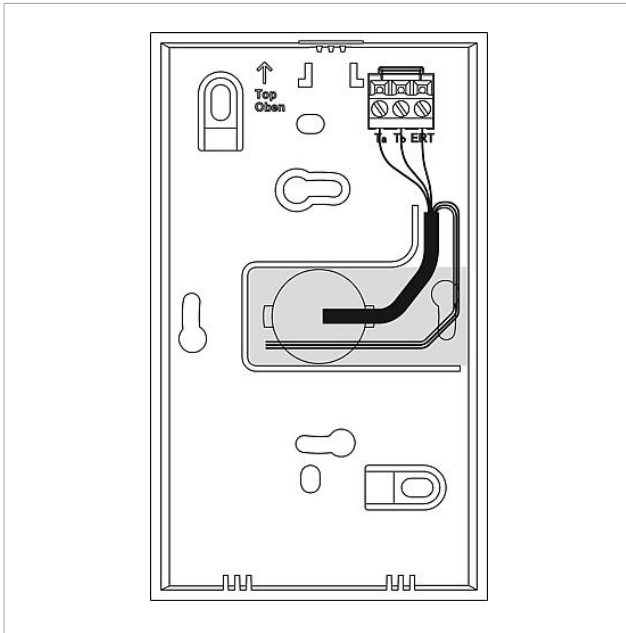

Audio indoor station
Siedle Basic
AIB 150-01

Page 4