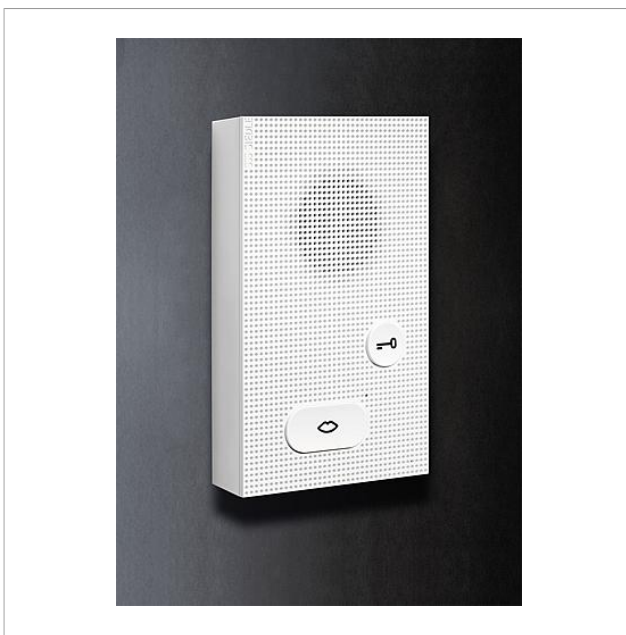

Product description

Audio indoor station Siedle Basic: Handsfree station for surface mounting.

Entry-level device with all essential functions in the accustomed standard of Siedle quality. Minimized ergonomically optimized design with simple operation, clear symbolism and excellent acoustics.

Functions

Calling, speech, door release, light

Highlights

- Intuitive, safe operation with only two clearly distinguishable buttons
- Button design with adequate spacing reduces operating errors (unintentional door release)
- Excellent speech reproduction and high volume thanks to optimized acoustics
- Automated commissioning (Plug+Play)
- Handy 2-step mounting: Base plate with terminals can be pre-installed, toolless final assembly
- Covers all customary flush mounted sockets without additional frame

Article information

Article designation	Article description	Colour/Material	KGSAP article no.
AIB 150-01	Audio indoor station Siedle Basic	Signal white	A 200049080-01

Audio indoor station
Siedle Basic
AIB 150-01

Page 2

Spare parts

Article designation	Article description	Colour/Material	KG SAP article no.
AIB 150-...	Terminals	Blue	E 200049391-00

Audio indoor station
Siedle Basic
AIB 150-01

Page 3

Audio indoor station
Siedle Basic
AIB 150-01