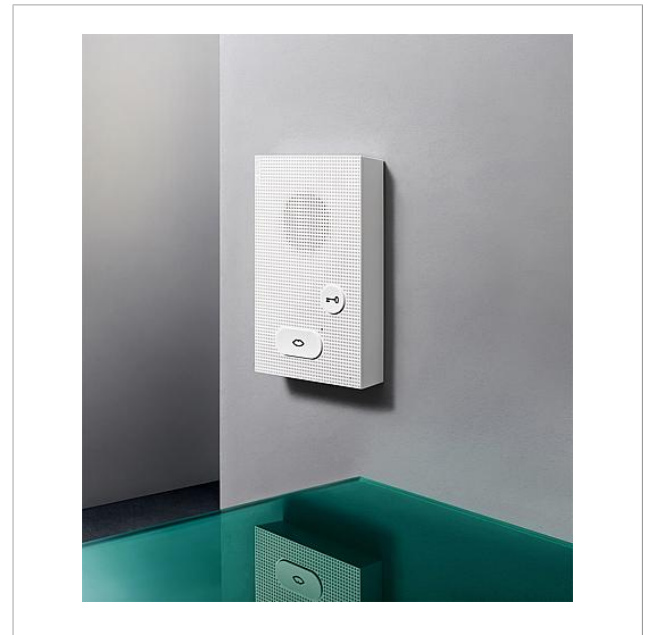

Product description

Audio indoor station Siedle Basic: Handsfree station for surface mounting.

Entry-level device with all essential functions in the accustomed standard of Siedle quality. Minimized ergonomically optimized design with simple operation, clear symbolism and excellent acoustics.

Functions

Calling, speech, door release, light

Highlights

- Intuitive, safe operation with only two clearly distinguishable buttons
- Button design with adequate spacing reduces operating errors (unintentional door release)
- Excellent speech reproduction and high volume thanks to optimized acoustics
- Automated commissioning (Plug+Play)
- Handy 2-step mounting: Base plate with terminals can be pre-installed, toolless final assembly
- Covers all customary flush mounted sockets without additional frame

Article information

Article designation	Article description	Colour/Material	KGSAP article no.
AIB 150-01	Audio indoor station Siedle Basic	Signal white	A 200049080-01

Audio indoor station
Siedle Basic
AIB 150-01

Page 2

Spare parts

Article designation	Article description	Colour/Material	KG SAP article no.
AIB 150-...	Terminals	Blue	E 200049391-00

Audio indoor station
Siedle Basic
AIB 150-01

Page 3

Audio indoor station
Siedle Basic
AIB 150-01