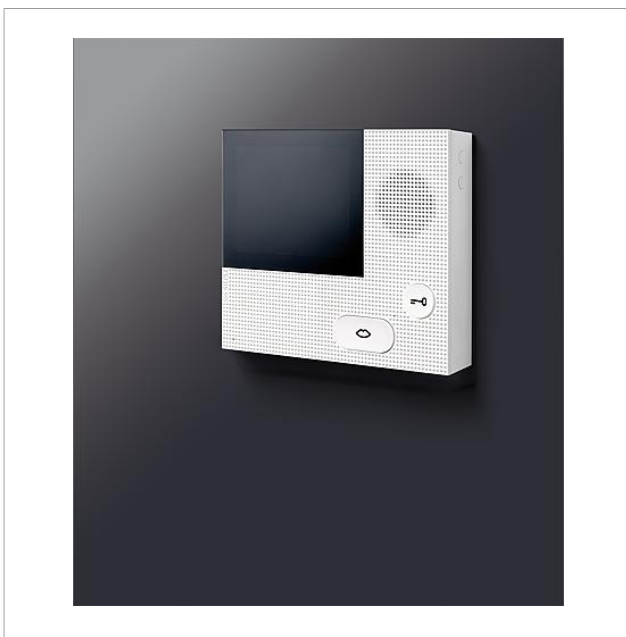

Video indoor station
Siedle Basic
VIB 150-0

Page 3